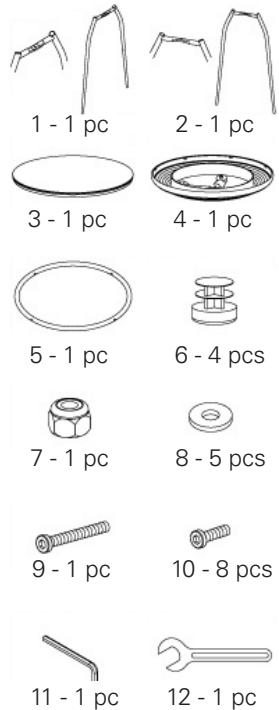

euro style

Assembly Instructions Bernie-B, Bernie-C

PLEASE NOTE: Check that you have received all components and hardware before assembling. If you are missing any parts, contact your retailer, or fax Euro Style at 415.455.8033.

During assembly, hand tighten screws only. When all screws are in place, then tighten completely.