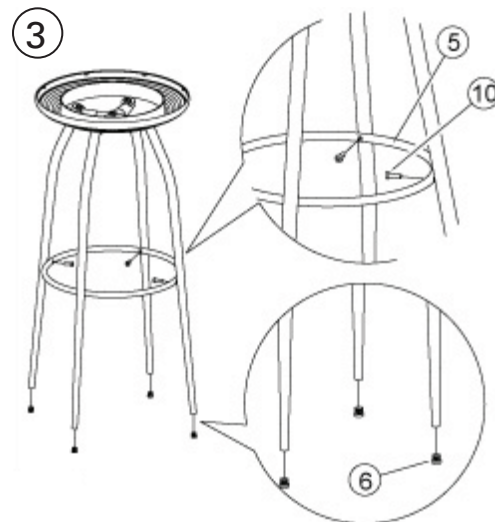

euro style

Assembly Instructions Bernie-B, Bernie-C

PLEASE NOTE: Check that you have received all components and hardware before assembling. If you are missing any parts, contact your retailer, or fax Euro Style at 415.455.8033.

During assembly, hand tighten screws only. When all screws are in place, then tighten completely.