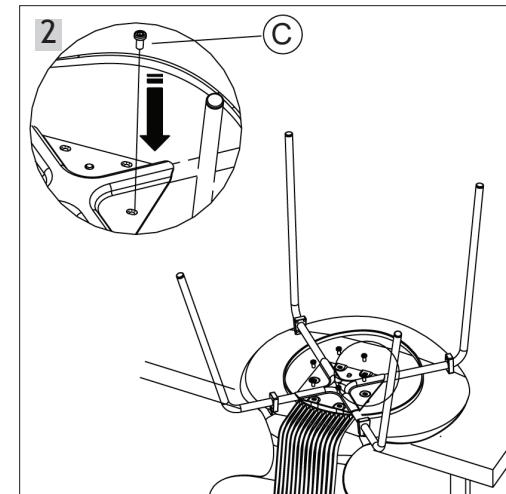

eurow style

PLEASE NOTE: Check that you have received all components and hardware before assembling. If you are missing any parts, contact your retailer, or fax Euro Style at 415.455.8033.

Assembly Instructions Becky Side Chair

A - 1 pc

B - 1 pc

C - 6 pcs

D - 1 pc

During assembly, hand tighten screws only. When all screws are in place, then tighten completely.