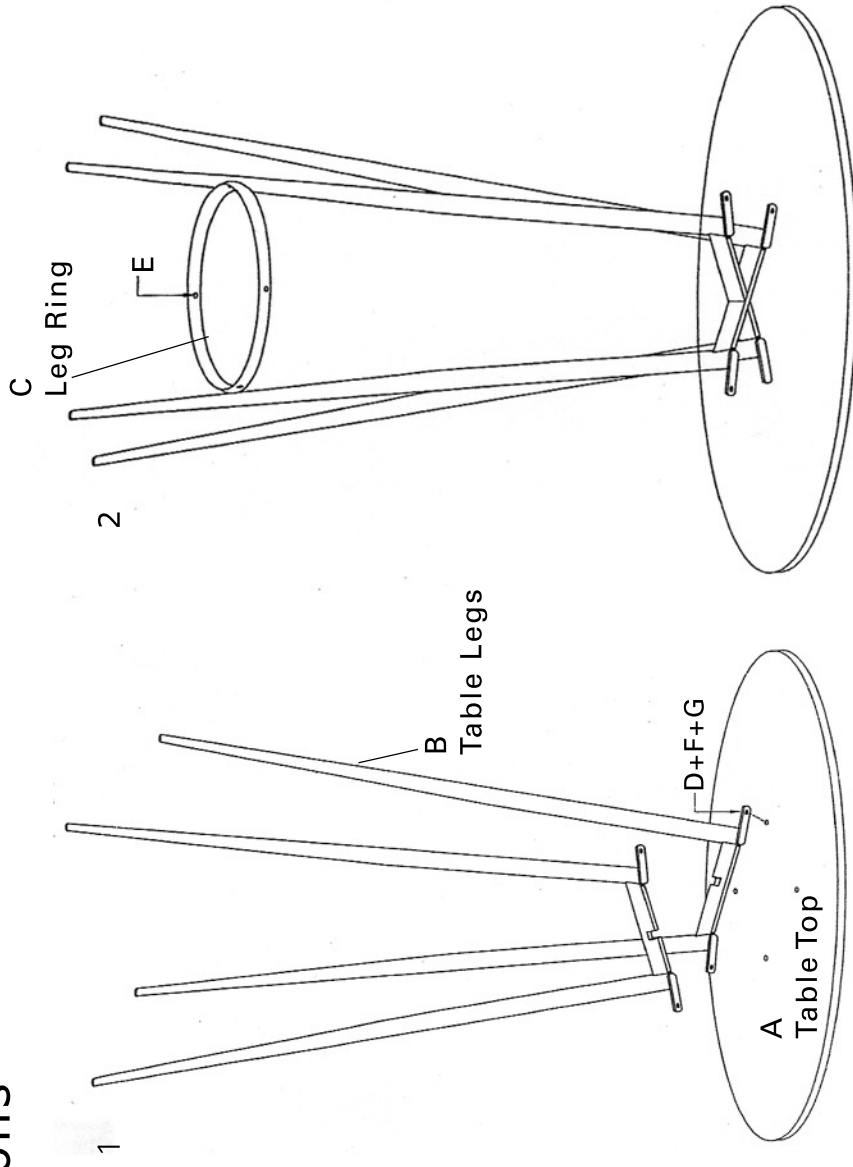

Assembly Instructions

Bravo

PLEASE NOTE: Check that you have received all components and hardware before assembling. If you are missing any parts, contact your retailer, or fax Euro Style at 415-455-8033.

- A Table Top
- B Table Legs
- C Leg Ring
- D  4pcs
- E  4pcs
- F  4pcs
- G  4pcs
- Allen Wrench

During assembly, **hand tighten** screws only. When all screws are in place, tighten completely.